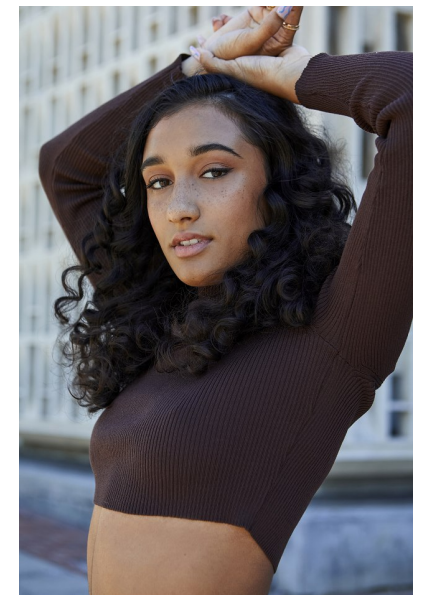

Gemma Hoskins

HEIGHT 172CM/5'7.5" BUST 86CM/34" WAIST 72CM/28.5"  
HIPS 88CM/34.5" DRESS 36-38 EU/6-8 US/8-10 UK SHOE 43 EU/12 US/8 UK  
HAIR BROWN EYES BROWN

**SYNC**  
MODEL MANAGEMENT

SYNC Model Management  
15 Norman Crescent, Northcliff  
Johannesburg, 2195