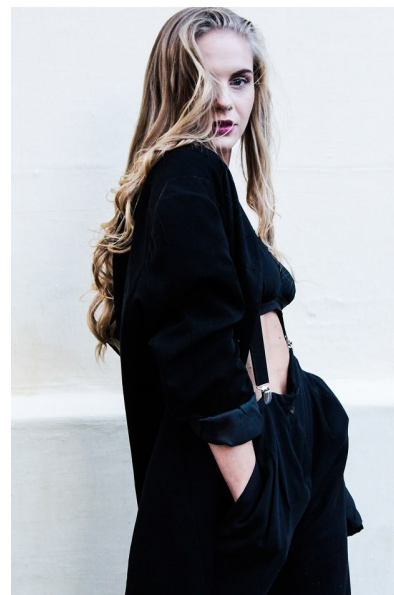

Carla Swart

HEIGHT 170CM/5'7" BUST 88CM/34.5" C/D WAIST 66CM/26"
HIPS 99CM/39" DRESS 36-38 EU/6-8 US/8-10 UK SHOE 39 EU/8 US/6 UK
HAIR BLONDE EYES BLUE/GREEN

SYNC
MODEL MANAGEMENT

SYNC Model Management, The Cosmopolitan, Unit 2&3