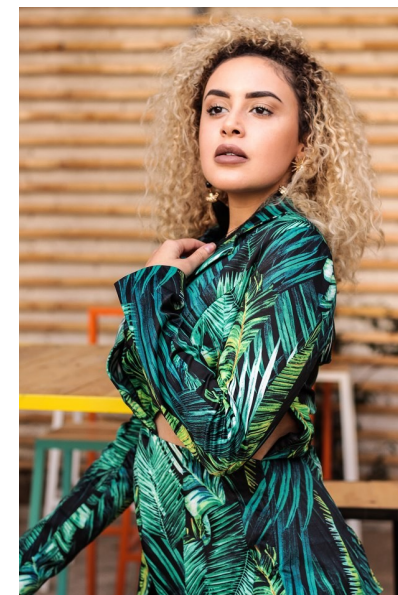

Reem Koussa

HEIGHT 160CM/5'3" BUST 90CM/35.5" C WAIST 66CM/26" HIPS 94CM/37"  
DRESS 30-32 EU/0-2 US/2-4 UK SHOE 37 EU/6 US/4 UK HAIR PLATINUM  
BLOND EYES BROWN

**SYNC**  
MODEL MANAGEMENT

SYNC Model Management, The Cosmopolitan, Unit 2&3  
24 Albrecht Street, Maboneng Precinct  
Johannesburg, 2094  
+2710 900 1254 | +2781 794 9070 | info@syncmodels.com