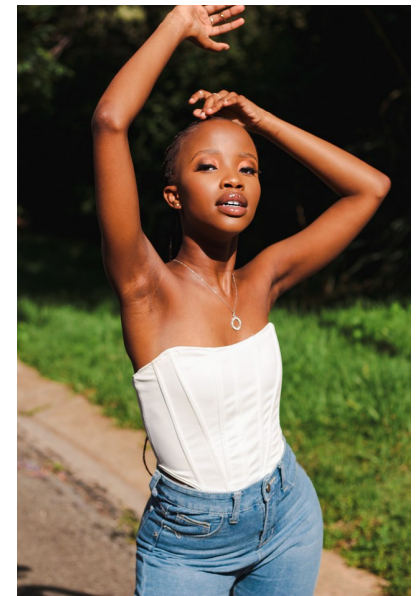

Neo Lebeko

HEIGHT 156CM/5'1" BUST 80CM/31.5" WAIST 61CM/24" HIPS 94CM/37"
DRESS 34 EU/4 US/6 UK SHOE 36 EU/5 US/3.5 UK HAIR DARK BROWN
EYES BROWN

SYNC
MODEL MANAGEMENT

SYNC Model Management
15 Norman Crescent, Northcliff
Johannesburg, 2195