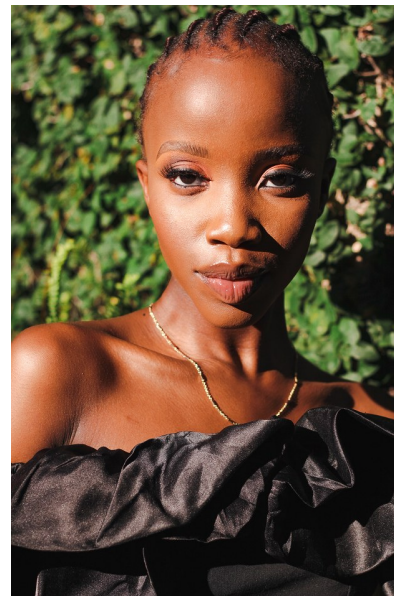

Neo Lebeko

HEIGHT 156CM/5'1" BUST 80CM/31.5" WAIST 61CM/24" HIPS 94CM/37"
DRESS 34 EU/4 US/6 UK SHOE 36 EU/5 US/3.5 UK HAIR DARK BROWN
EYES BROWN

SYNC
MODEL MANAGEMENT

SYNC Model Management
15 Norman Crescent, Northcliff
Johannesburg, 2195