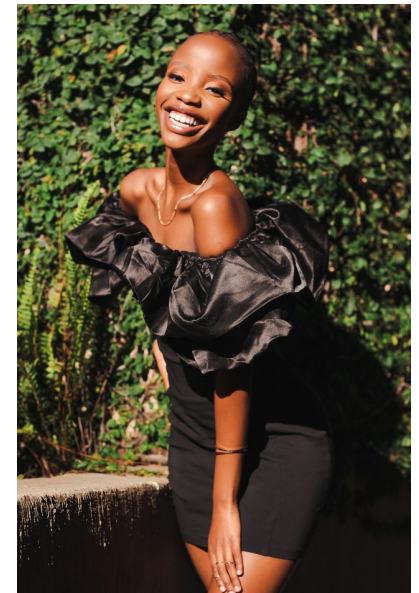

Neo Lebeko

HEIGHT 156CM/5'1" BUST 80CM/31.5" WAIST 61CM/24" HIPS 94CM/37"
DRESS 34 EU/4 US/6 UK SHOE 36 EU/5 US/3.5 UK HAIR DARK BROWN
EYES BROWN

SYNC
MODEL MANAGEMENT

SYNC Model Management
15 Norman Crescent, Northcliff
Johannesburg, 2195