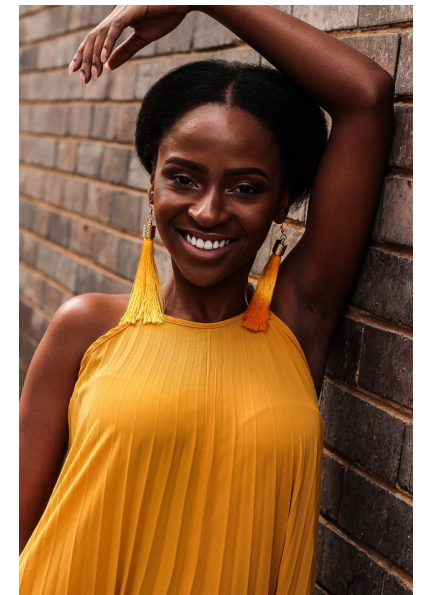

Sikelelwa Sikwana

HEIGHT 167CM/5'5.5" BUST 81CM/32" D WAIST 57CM/22.5"
HIPS 95CM/37.5" SHOE 38 EU/7 US/5 UK HAIR BLACK EYES BROWN

SYNC
MODEL MANAGEMENT

SYNC Model Management
15 Norman Crescent, Northcliff
Johannesburg, 2195