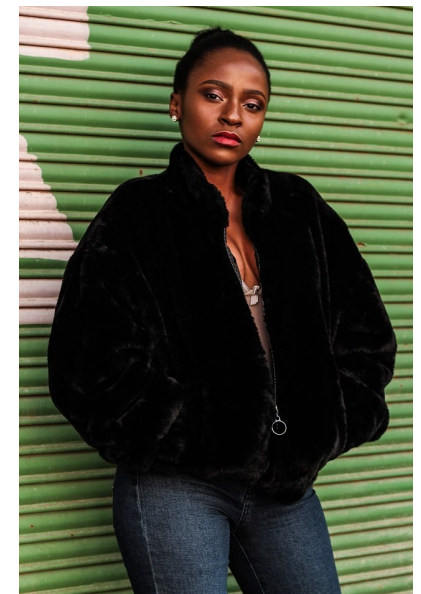

Sikelelwa Sikwana

HEIGHT 167CM/5'5.5" BUST 81CM/32" D WAIST 57CM/22.5"
HIPS 95CM/37.5" SHOE 38 EU/7 US/5 UK HAIR BLACK EYES BROWN

SYNC
MODEL MANAGEMENT

SYNC Model Management
15 Norman Crescent, Northcliff
Johannesburg, 2195