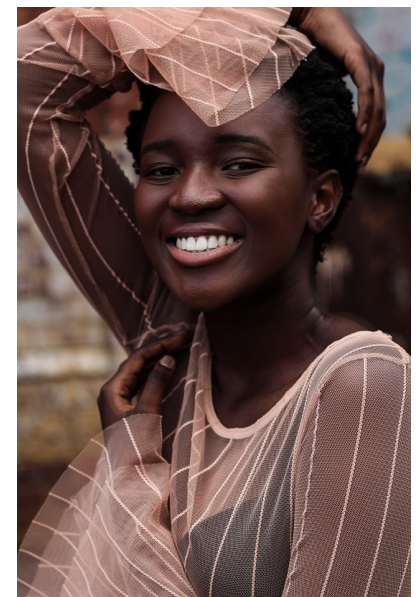

Olorato Modiakgotla

HEIGHT 175CM/5'9" BUST 85CM/33.5" C WAIST 73CM/28.5"
HIPS 104CM/41" SHOE 37 EU/6 US/4 UK HAIR BLACK EYES BROWN

SYNC
MODEL MANAGEMENT

SYNC Model Management
15 Norman Crescent, Northcliff
Johannesburg, 2195