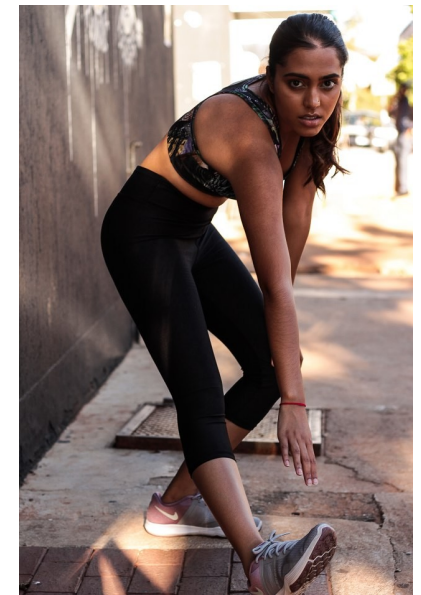

Shaista Gayaram

HEIGHT 157CM/5'1" BUST 80CM/31.5" D WAIST 67CM/26.5"
HIPS 79CM/31" SHOE 40 EU/9 US/6.5 UK HAIR BROWN EYES BROWN

SYNC
MODEL MANAGEMENT

SYNC Model Management
15 Norman Crescent, Northcliff
Johannesburg, 2195