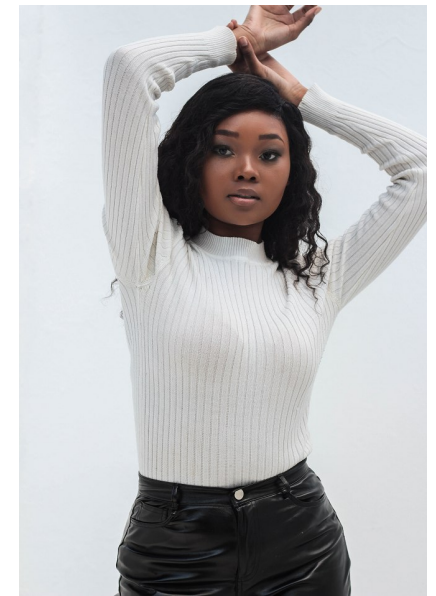

Erykah Mmaphuti Ndhlovu

HEIGHT 169CM/5'6.5" BUST 81CM/32" B WAIST 78CM/30.5"  
HIPS 100CM/39.5" DRESS 36 EU/6 US/8 UK SHOE 40 EU/9 US/6.5 UK  
HAIR BLACK EYES BROWN

**SYNC**  
MODEL MANAGEMENT

SYNC Model Management  
15 Norman Crescent, Northcliff  
Johannesburg, 2195