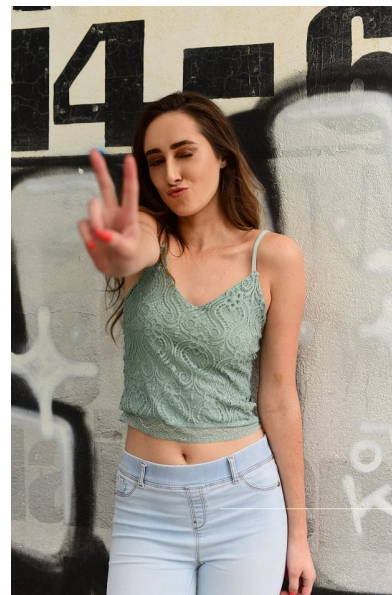

Monique Viljoen

HEIGHT 179CM/5'10.5" BUST 81CM/32" A WAIST 69CM/27"
HIPS 96CM/38" SHOE 39 EU/8 US/6 UK HAIR BROWN EYES GREEN

SYNC
MODEL MANAGEMENT

SYNC Model Management
15 Norman Crescent, Northcliff
Johannesburg, 2195