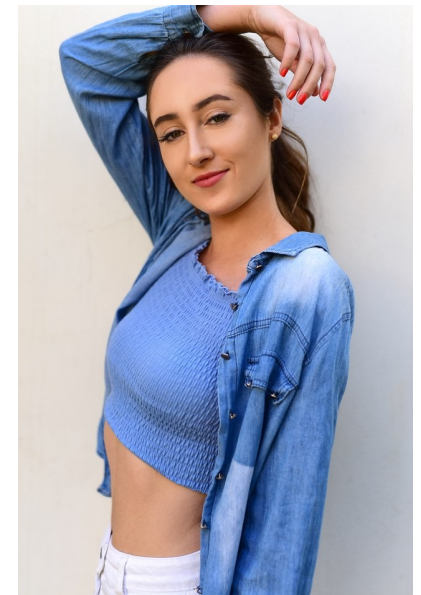

Monique Viljoen

HEIGHT 179CM/5'10.5" BUST 81CM/32" A WAIST 69CM/27"
HIPS 96CM/38" SHOE 39 EU/8 US/6 UK HAIR BROWN EYES GREEN

SYNC
MODEL MANAGEMENT

SYNC Model Management
15 Norman Crescent, Northcliff
Johannesburg, 2195