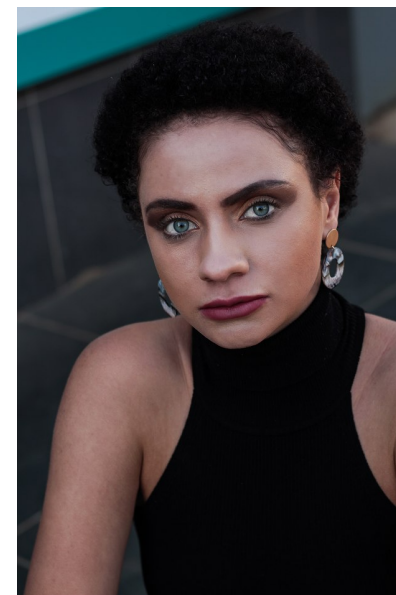

Bianca Steenkamp

HEIGHT 174CM/5'8.5" BUST 86CM/34" B WAIST 71CM/28"
HIPS 95CM/37.5" SHOE 41 EU/10 US/7 UK HAIR BROWN EYES GREEN

SYNC
MODEL MANAGEMENT

SYNC Model Management, The Cosmopolitan, Unit 2&3

24 Albrecht Street, Maboneng Precinct